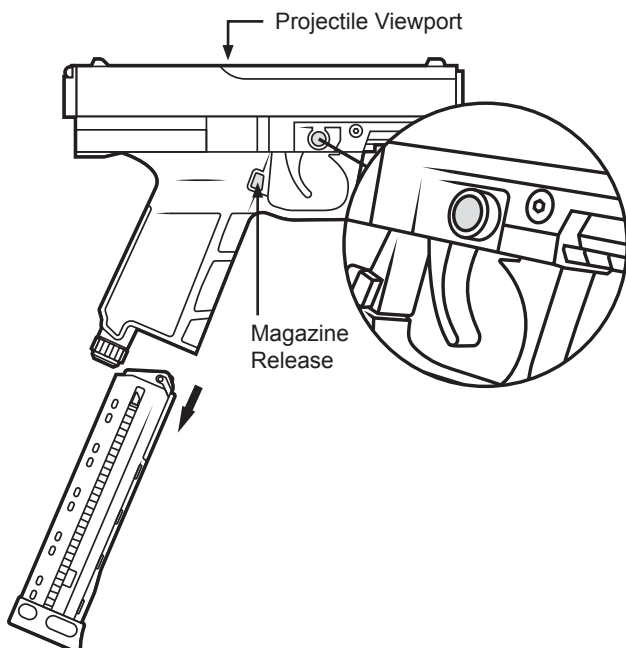

3. **LOAD PROJECTILES** - Pull down follower before inserting projectiles. Insert six (6) PepperBall® projectiles into the magazine from the top. The projectiles will be held in place automatically by the projectile retainer pin. You **must** lock the projectile follower in the down position by pulling down on the projectile follower ears before inserting projectiles. VXR™ projectiles must be oriented as shown in the illustration.