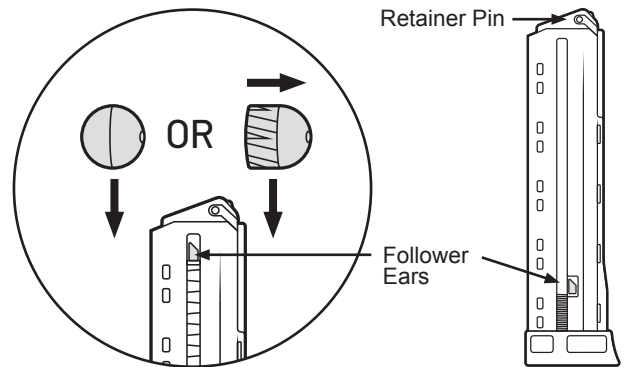

1. **SAFETY** - Place the TRP™ in safe mode by pushing the safety button so no red is visible. Visible red indicates that launcher will discharge.
2. **UNLOADING MAGAZINE** - Ensure there are no projectiles in the launcher by placing your hand under the magazine, pressing the magazine release, and pulling the magazine free from the TRP™. Look inside the grip of TRP™ and ensure that no projectiles remain in the chamber or barrel area. Visually inspect the projectile viewport to ensure that no projectiles are visible.

3. **LOAD PROJECTILES** - Pull down follower before inserting projectiles. Insert six (6) PepperBall® projectiles into the magazine from the top. The projectiles will be held in place automatically by the projectile retainer pin. You **must** lock the projectile follower in the down position by pulling down on the projectile follower ears before inserting projectiles. VXR™ projectiles must be oriented as shown in the illustration.

4. **LOADING CO₂ CARTRIDGE** - Insert the 12g CO₂ cartridge as shown—skinny side first into the cartridge housing. Screw in your Slap Piercer end cap. The end cap base will be raised up indicating a fresh cartridge.
5. **ENGAGING THE CO₂ CARTRIDGE** - Once the 12g CO₂ cartridge has been loaded, firmly strike the Slap Piercer end cap with the palm of your hand. View the pressure indicator on rear of TRP™ to see if properly pressurized. You will also feel resistance from the Slap Piercer end cap.