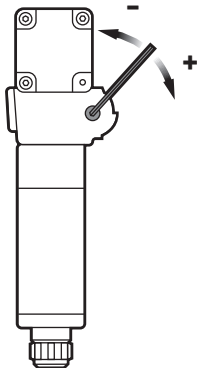

4. **LOADING CO₂ CARTRIDGE** - Insert the 12g CO₂ cartridge as shown—skinny side first into the cartridge housing. Screw in your Slap Piercer end cap. The end cap base will be raised up indicating a fresh cartridge.
5. **ENGAGING THE CO₂ CARTRIDGE** - Once the 12g CO₂ cartridge has been loaded, firmly strike the Slap Piercer end cap with the palm of your hand. View the pressure indicator on rear of TRP™ to see if properly pressurized. You will also feel resistance from the Slap Piercer end cap.

NOTE: Your TRP™ can safely be stored with the cartridge intact as long as the slap piercer has not been engaged.

6. **LOAD MAGAZINE** - Place the magazine in the grip of the TRP™. Once the magazine has started into the grip seat, continue to insert the magazine until it is secured by the magazine catch.

NOTE: If the magazine does not lock on first insertion, remove it completely, ensure no projectiles are in the magwell, and reinsert.

SET VELOCITY

1. Insert provided 3/16" hex wrench as shown.
2. To increase velocity, turn clockwise. To decrease velocity, turn counterclockwise.
3. Fire once to clear chamber after each adjustment, then measure velocity of the second shot.