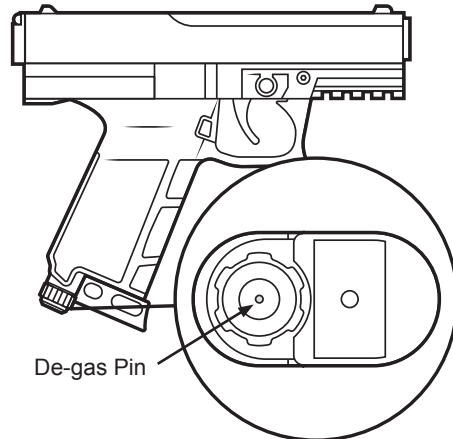

READ ENTIRE WARNING PRIOR TO USE

THIS LAUNCHER IS NOT A TOY AND IS INTENDED FOR SELF-DEFENSE ONLY. THIS PRODUCT LAUNCHES PROJECTILES FROM THE BARREL. MISUSE MAY CAUSE SERIOUS INJURY OR DEATH. IMPROPER USE COULD ALSO RESULT IN CRIMINAL PROSECUTION, FINES, IMPRISONMENT, AS WELL AS CIVIL LIABILITY. WHEN THE LAUNCHER IS NOT IN USE, ALWAYS MAKE SURE THAT THE TRIGGER SAFETY IS IN “SAFE MODE”. SEE ADDITIONAL SAFETY GUIDELINES AND USER INSTRUCTIONS IN THIS MANUAL.

⚠ WARNING: This product contains chemicals known to the State of California to cause cancer and birth defects or other reproductive harm. For more information, go to www.P65Warnings.ca.gov.

WARNING:

Gas Contents Under Pressure.

WARNING! Do not puncture or incinerate container.

WARNING! Do not heat or store at temperature above 120° F.

WARNING! Do not expose cylinder to corrosive materials.

WARNING! Keep out of the reach of children.

LIMITATIONS AND USAGE: There are some state or local limitations on purchase, possession, and use of the TRP™. Verify local legal requirements in your state and city to ensure possession and use are proper. The user assumes the liability from unsafe or improper use or any action which constitutes a violation of any applicable law or regulation.

The TRP™ may be prohibited from certain premises, including government buildings, airports, courthouses, schools, or other public spaces. Possessing a TRP™ in a prohibited area may subject user to criminal liability.

PepperBall® A Division of United Tactical Systems, LLC
28101 Ballard Drive, Suite F
Lake Forest, IL 60045
PepperBall.com | (877) 887-3773