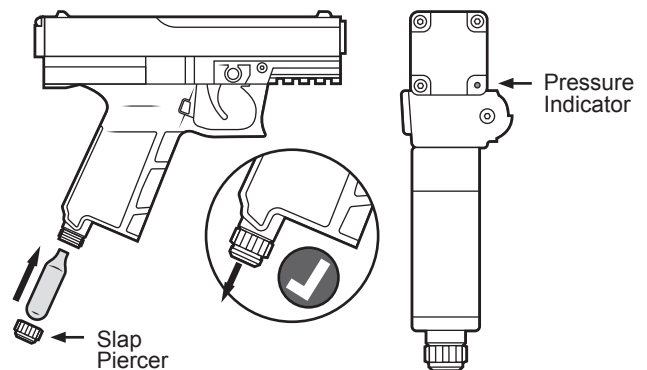

6. **LOAD MAGAZINE** - Place the magazine in the grip of the TRP™. Once the magazine has started into the grip seat, continue to insert the magazine until it is secured by the magazine catch.

NOTE: If the magazine does not lock on first insertion, remove it completely, ensure no projectiles are in the magwell, and reinsert.